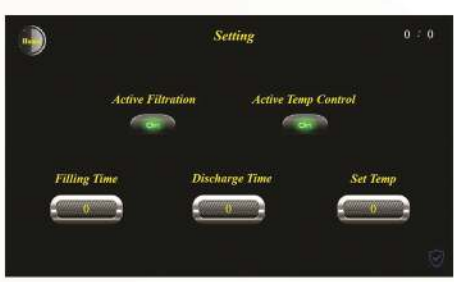

speed 12 km/h

Net weight 400 Kgr

Adjust the water temperature to 34° C

The maximum water intake height is 125 cm

Dimension 240*120*170 cm

Toch Screen

Handhold

Turbo Jet

■ **For slimming and weight loss**

Folding Chair

■ **For upper body exercises**

A-1500

speed 6 km/h

Water intake height 120 cm

Net Weight 280 kgr

Ability to adjust temperature 34 ° C