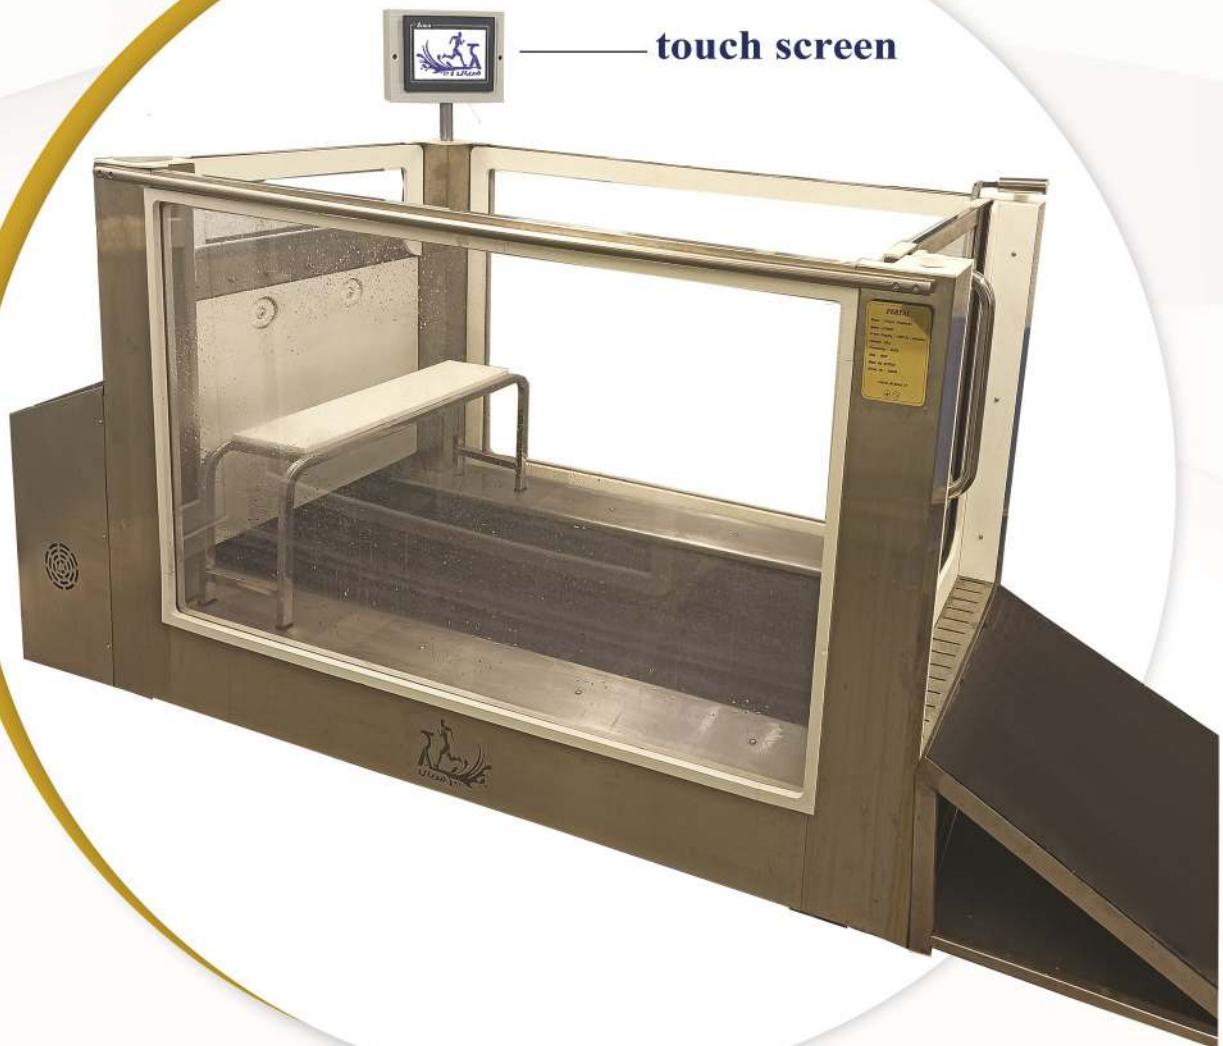

Feryal Underwater Treadmills

X-2000

Speed 8 km/h

2Turbo Jet

Net Weight 300 Kgr

Water intake height 125 cm

Dimensions 165*85*160 cm

SX-2000

speed 12 km/h

Net weight 400 Kgr

Adjust the water temperature to 34° C

The maximum water intake height is 125 cm

Dimension 240*120*170 cm

Toch Screen

Handhold

Turbo Jet

■ **For slimming and weight loss**

Folding Chair

■ **For upper body exercises**

A-1500

speed 6 km/h

Water intake height 120 cm

Net Weight 280 kgr

Ability to adjust temperature 34 ° C