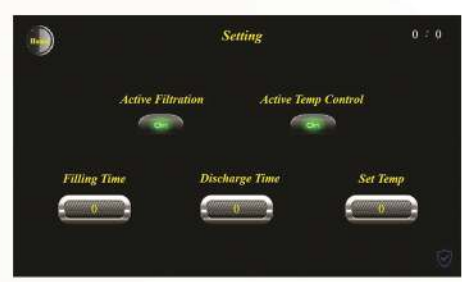

Toch Screen

Handhold

Turbo Jet

Folding Chair

■ For slimming and weight loss

■ For upper body exercises