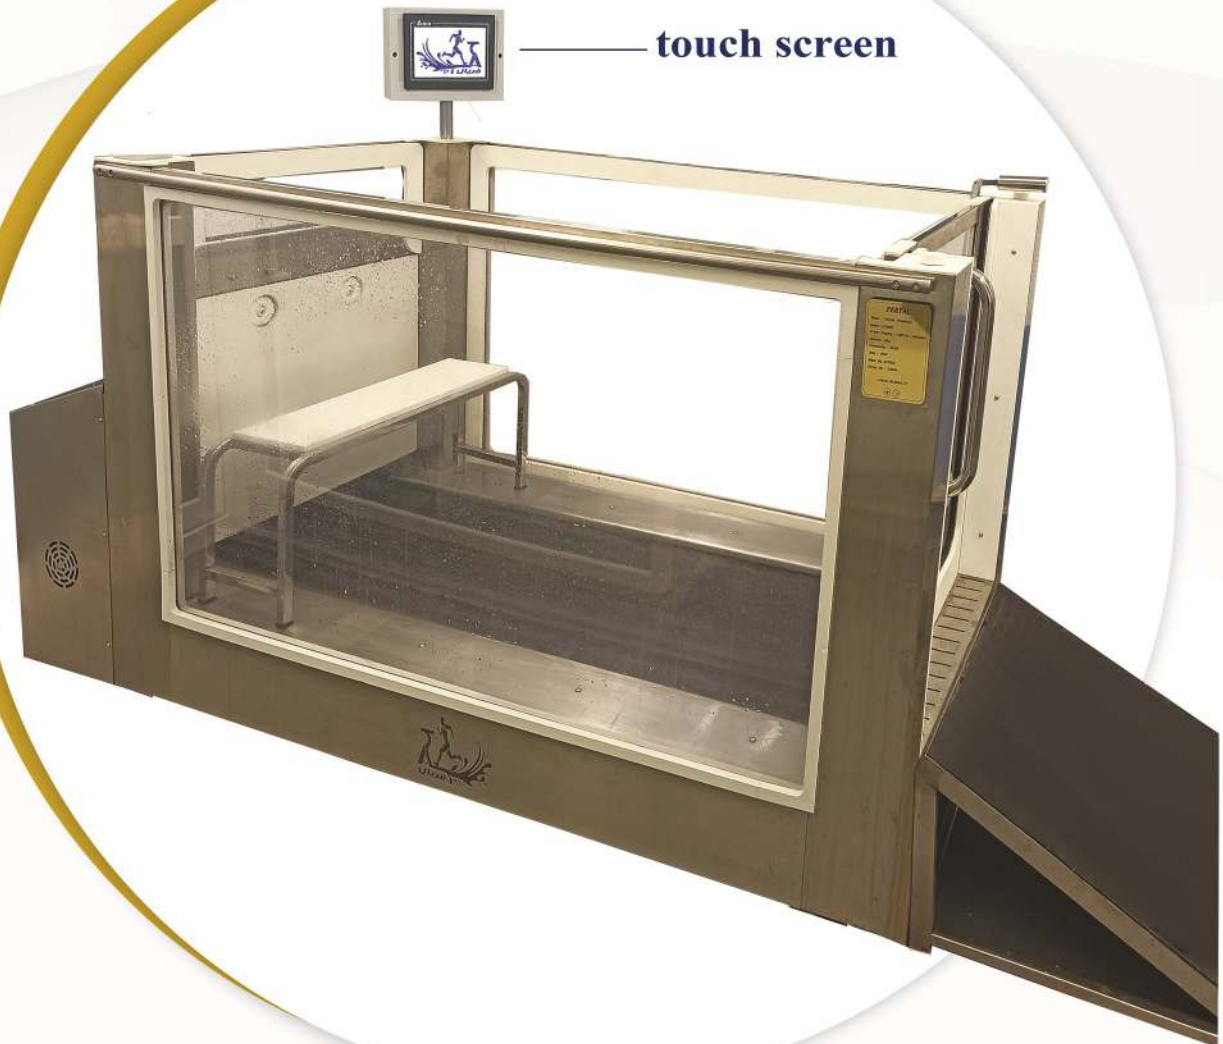

Feryal Underwater Treadmills

X-2000

Speed 8 km/h

2 Turbo Jet

Net Weight 300 Kgr

Water intake height 125 cm

Dimensions 165*85*160 cm

SX-2000

speed 12 km/h

Net weight 400 Kgr

Adjust the water temperature to 34° C

The maximum water intake height is 125 cm

Dimension 240*120*170 cm

Toch Screen

Handhold

Turbo Jet

Folding Chair

■ For slimming and weight loss

■ For upper body exercises

A-1500

speed 6 km/h

Water intake height 120 cm

Net Weight 280 kgr

Ability to adjust temperature 34 ° C